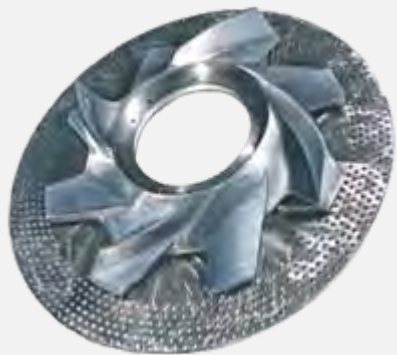

# PARASON - Product Photo Gallery

LC -Impeller - Vokes Type

LC -Impeller

Hi-con Pulper  
Rotor

Screen Plates / Pulper Bed  
Plates